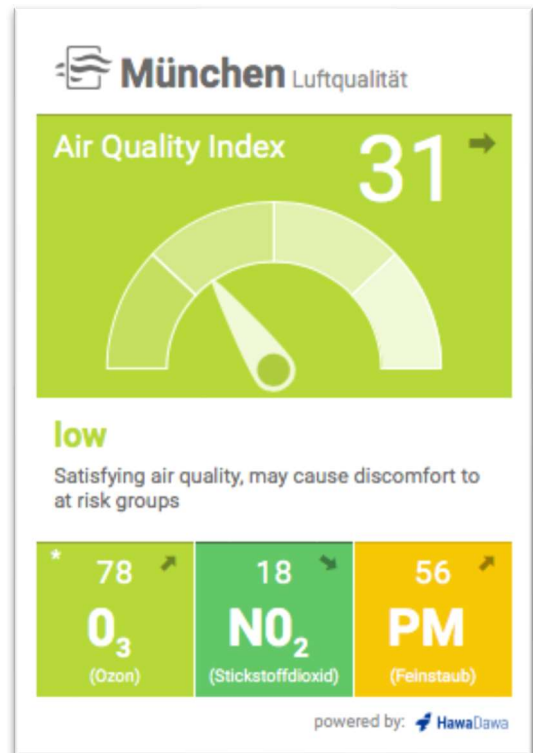

# Air Quality Index widget

Local air quality live on your website

## Features:

- ⚡ Air quality index based on particulate matter, NO<sub>2</sub> and O<sub>3</sub>
- ⚡ Hourly updates
- ⚡ Easy integration into your website
- ⚡ Location defined by you
- ⚡ Monthly cancellation possible